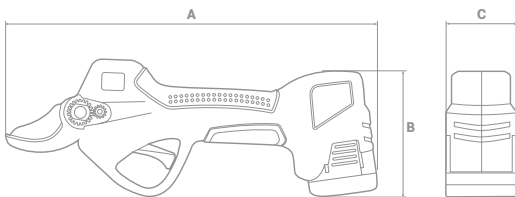

Backlit display

Rubber grip handle (ergonomic)

Charger - Possibility to charge 2 batteries at the same time

Technical data:

Motor:	Brushless
Rated voltage:	16,8V
Battery capacity:	2,5 Ah
Batteries running time:	8h (2x4h)
Charging time:	2h
Maximum cutting diameter:	32mm
Sound power level (L _{WA}):	84 dB
Weight (shears +battery):	0,99kg
Dimensions:	290(A)x120(B)x50(C) mm
Weight with packaging:	3,38kg
Packaging dimensions:	360x280x135mm
EAN:	5604612735043