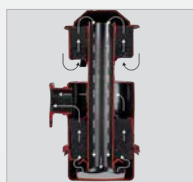

Triple filter system