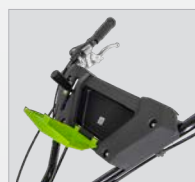

7hp

VITO's diesel tiller with direction transmission (VIMEDTD7B), has an engine displacement of 246cc and delivers 7hp/5.2kW of power. Its 115cm working width makes this tiller suitable for small and medium sized terrains.

It is equipped with a 3-speed gearbox (2 forward + 1 reverse) ensuring maximum performance in all tasks.

Easy to handle, this tiller includes a furrow opener and 35 mm-diameter tines.

Main features:

- > Electric start;
- > Triple filter system;
- > Oil level sensor;
- > Front stand.