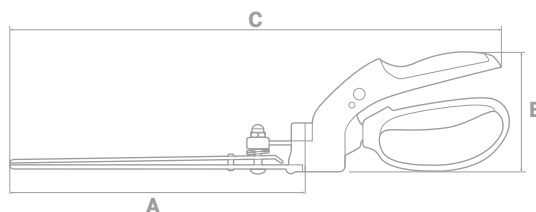

180° SWIVEL GRASS SHEARS

REF.	AxBxC			EAN
VITCS180	190x100x350 mm	0,391kg	12	5604612738419