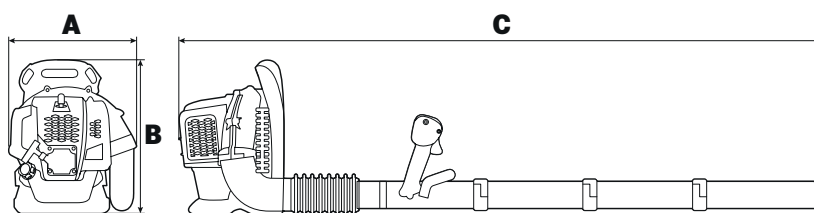

Adjustable multifunction handle

Package content:

- > 1x 2T 76cc Blower;
- > 1x Flexible bellow;
- > 3x Connection tubes;
- > 2x Clamps;
- > 1x Fuel mixing bottle