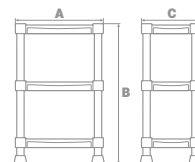

REF:	AxBxC	Supported Weight	Cap.		EAN:
ITCC403020	300x200x400 mm	15kg	24L	20	5604612729936
ITCC503030	300x300x500 mm	20kg	45L	20	5604612729943

BUBBLE WRAP ROLL

REF:	DIM.		EAN:
ITRPB110	1x10m	16	5604612729967

Main features:

- > Easy to assemble/dismantle frame, requiring no additional tools (in just 5 minutes).
- > Withstands weights of up to 30 kg;
- > Material: "Polypropylene".

BOOKCASE WITH SHELVES

REF:	AxBxC	No. of shelves		EAN:
ITAEP3	610x950x310 mm	3	1	5604612729615
ITAEP4	610x1310x310 mm	4	1	5604612729622
ITAEP5	610x1720x310 mm	5	1	5604612729639