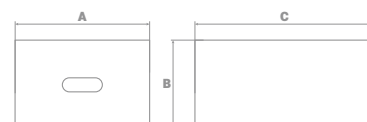

REF:	AxBxC	Supported Weight	Cap.		EAN:
ITCC403020	300x200x400 mm	15kg	24L	20	5604612729936
ITCC503030	300x300x500 mm	20kg	45L	20	5604612729943

BUBBLE WRAP ROLL

REF:	DIM.		EAN:
ITRPB110	1x10m	16	5604612729967

Technical data:

Rated voltage:	18V	Drill chuck capacity:	10mm
Battery capacity:	2Ah	Steel drilling:	10mm
Battery charging time:	2h	Concrete drilling:	10mm
Speeds:	2 Speeds	Wood drilling:	30mm
No-load speed - 1 st speed:	0-350 rpm	Sound power level (L _{WA}):	98dB
No-load speed - 2 nd speed:	0-1350 rpm	Product weight:	1,2 Kg
Impact frequency - 1 st speed:	0-6100 ipm	Product dimensions:	208x75x215mm
Impact frequency - 2 nd speed:	0-22000 ipm	Weight with packaging:	2,14 Kg
Maximum torque:	35Nm	Packaging dimensions:	295x275x90mm
Torque adjustment positions:	21+1+1 positions		